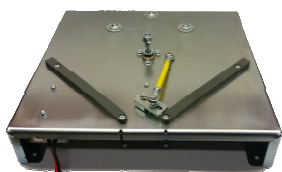

RADIO RECEIVER

**Tx1, Tx4, Tx8, Tx16
TRANSMITTER**

**RADIO SYSTEM
OSCILLATING BASE A320**

**RADIO SYSTEM
GAME FLUSH**

**RADIO SYSTEM
RAPID**

50 m EXTENSION CABLE

**OSCILLATING BASE W.
VERTICAL LIFT A320**

**OSCILLATING BASE W.
VERTICAL LIFT RAPID**