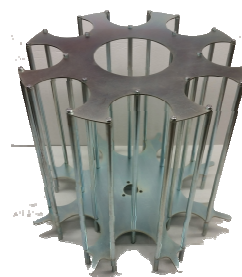

**MIDI INSERTS
A320**