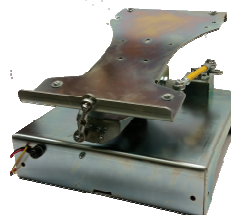

RADIO RECEIVER

**Tx1, Tx4, Tx8, Tx16
TRANSMITTER**

**RADIO SYSTEM
OSCILLATING BASE A320**

**RADIO SYSTEM
GAME FLUSH**

**RADIO SYSTEM
RAPID**

50 m EXTENSION CABLE

**OSCILLATING BASE W.
VERTICAL LIFT A320**

**OSCILLATING BASE W.
VERTICAL LIFT RAPID**

**MIDI INSERTS
A320**

**MIDI INSERTS
A320**

CLAY TARGETS AND TRAPS

HAND TROLLEY A320

TILT BASE

ATV QUAD TRAILER

CONTACT

SUPER STAR CLAY TARGETS