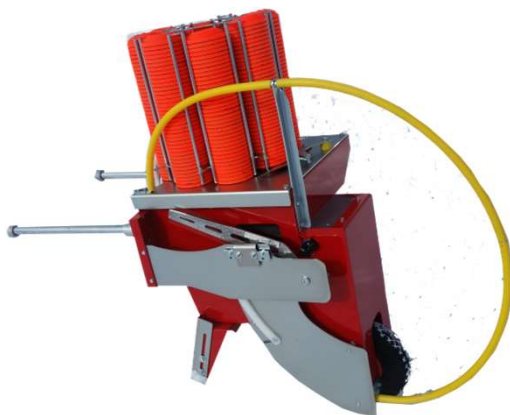

SUPER STAR AUTO-320

12 volts. Right & Left handed version

- Very versatile automatic clay trap which enable all shooting disciplines: Sporting Targets, skeet, dtl, abt, ...
- Right & Left handed version.
- Light and highly portable.

SUPER STAR RAPID-90

12 volts. Including handle & wheels

- Compact and lightweight trap for expert and casual shooters alike.
- Easily adjustable.

SUPER STAR RABBIT/CHONDELLE 320

- Versatile Rabbit Trap for all shooting grounds
 - Right or left Rabbit
- Standard clays in loop close to vertical teal
- Easily portable thanks to handles and wheel
- A trap to a affordable price developed and built for many years of reliable use.